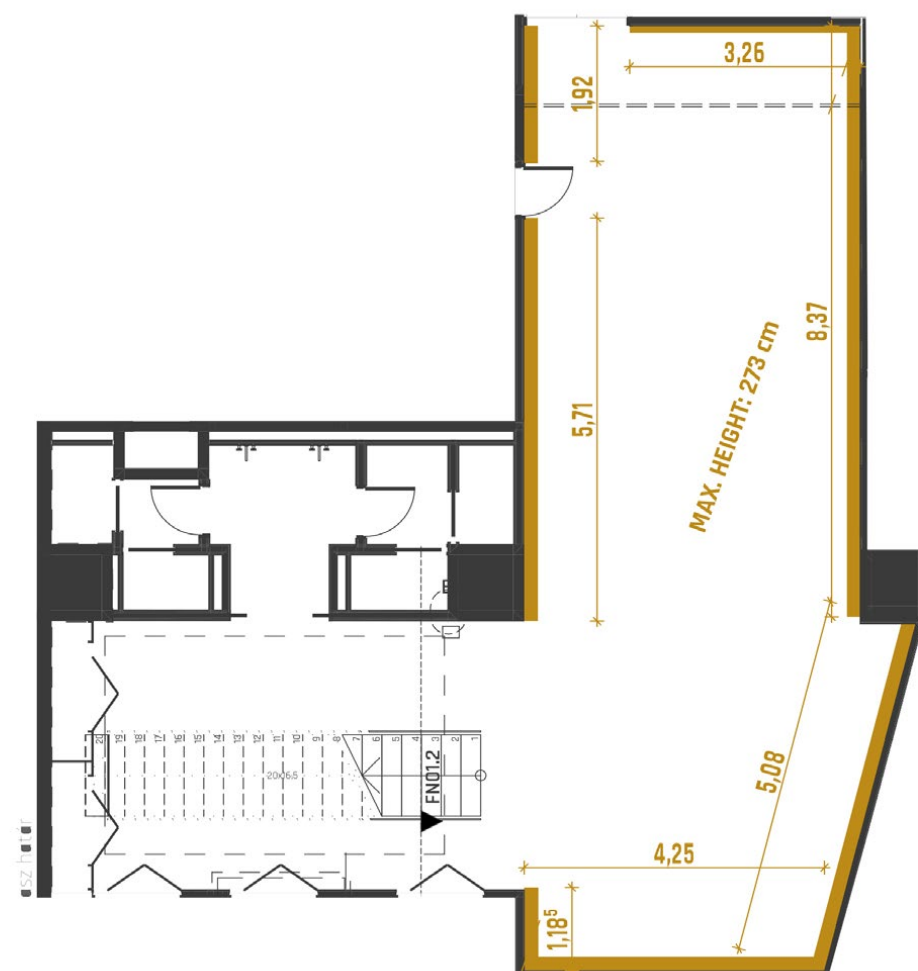

# HALL 1

STREET LEVEL

385 m<sup>2</sup>

INNER HEIGHT

370 cm

MAXIMUM EVENT CAPACITY

270 people

# HALL 2

LEVEL -1

INNER HEIGHT

MAXIMUM EVENT CAPACITY

65 m<sup>2</sup>

310 cm

60 people

EVENT SPACE	AREA	CAPACITY						
								
HALL 1	385 m2	250	220	130	70	88	56	24
HALL 2	65 m2	70	70	50	25	60	40	24