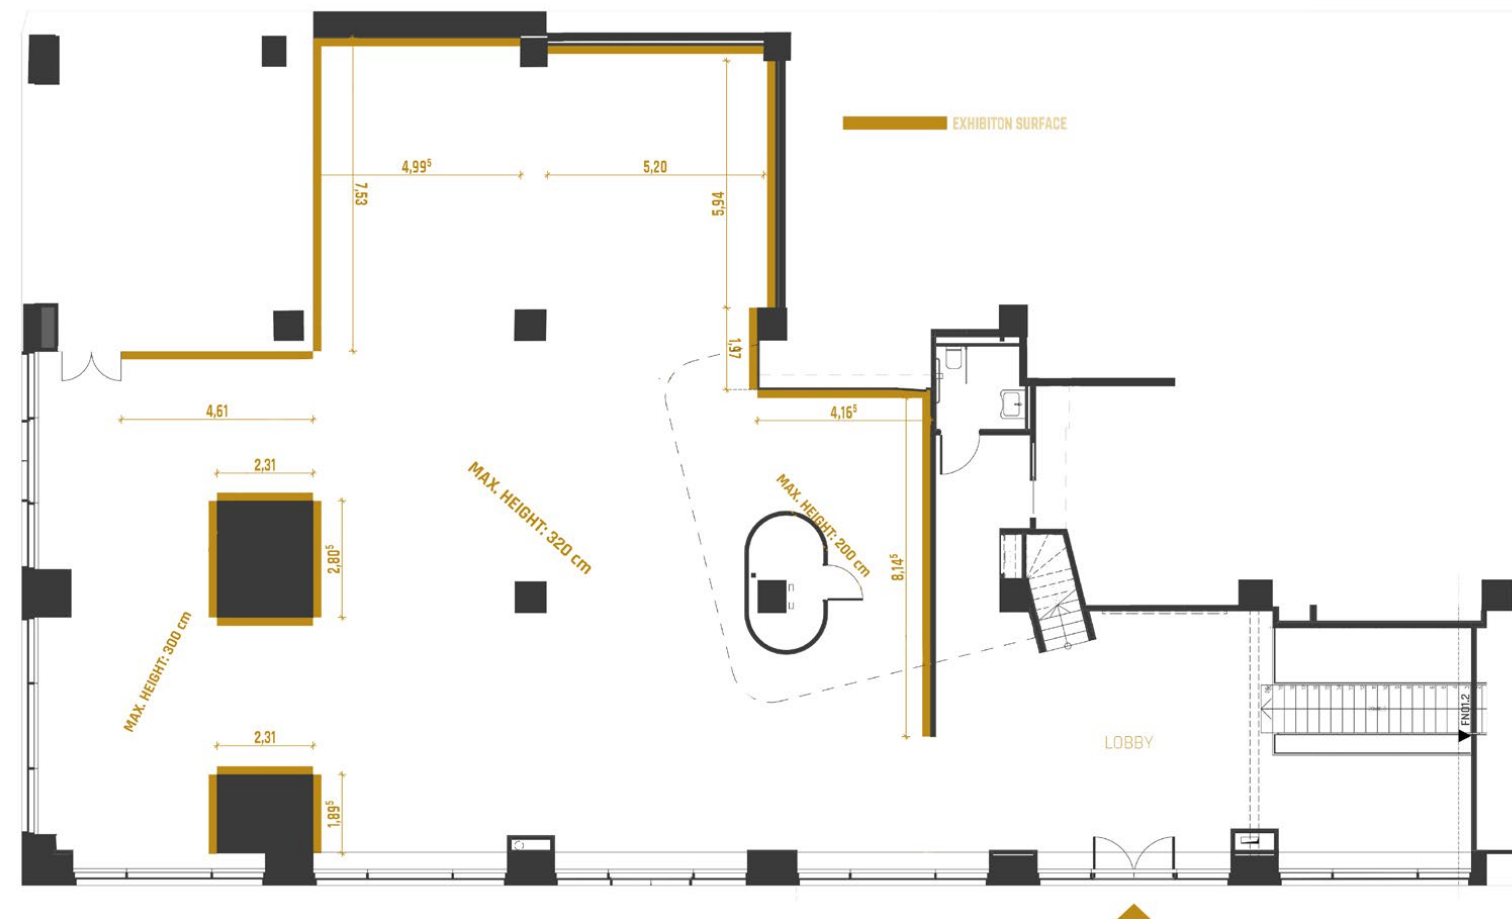

# HALL 1

STREET LEVEL

385 m<sup>2</sup>

INNER HEIGHT

370 cm

MAXIMUM EVENT CAPACITY

270 people

# HALL 2

LEVEL -1

INNER HEIGHT

MAXIMUM EVENT CAPACITY

65 m<sup>2</sup>

310 cm

60 people

EVENT SPACE	AREA	CAPACITY						
								
HALL 1	385 m2	250	220	130	70	88	56	24
HALL 2	65 m2	70	70	50	25	60	40	24