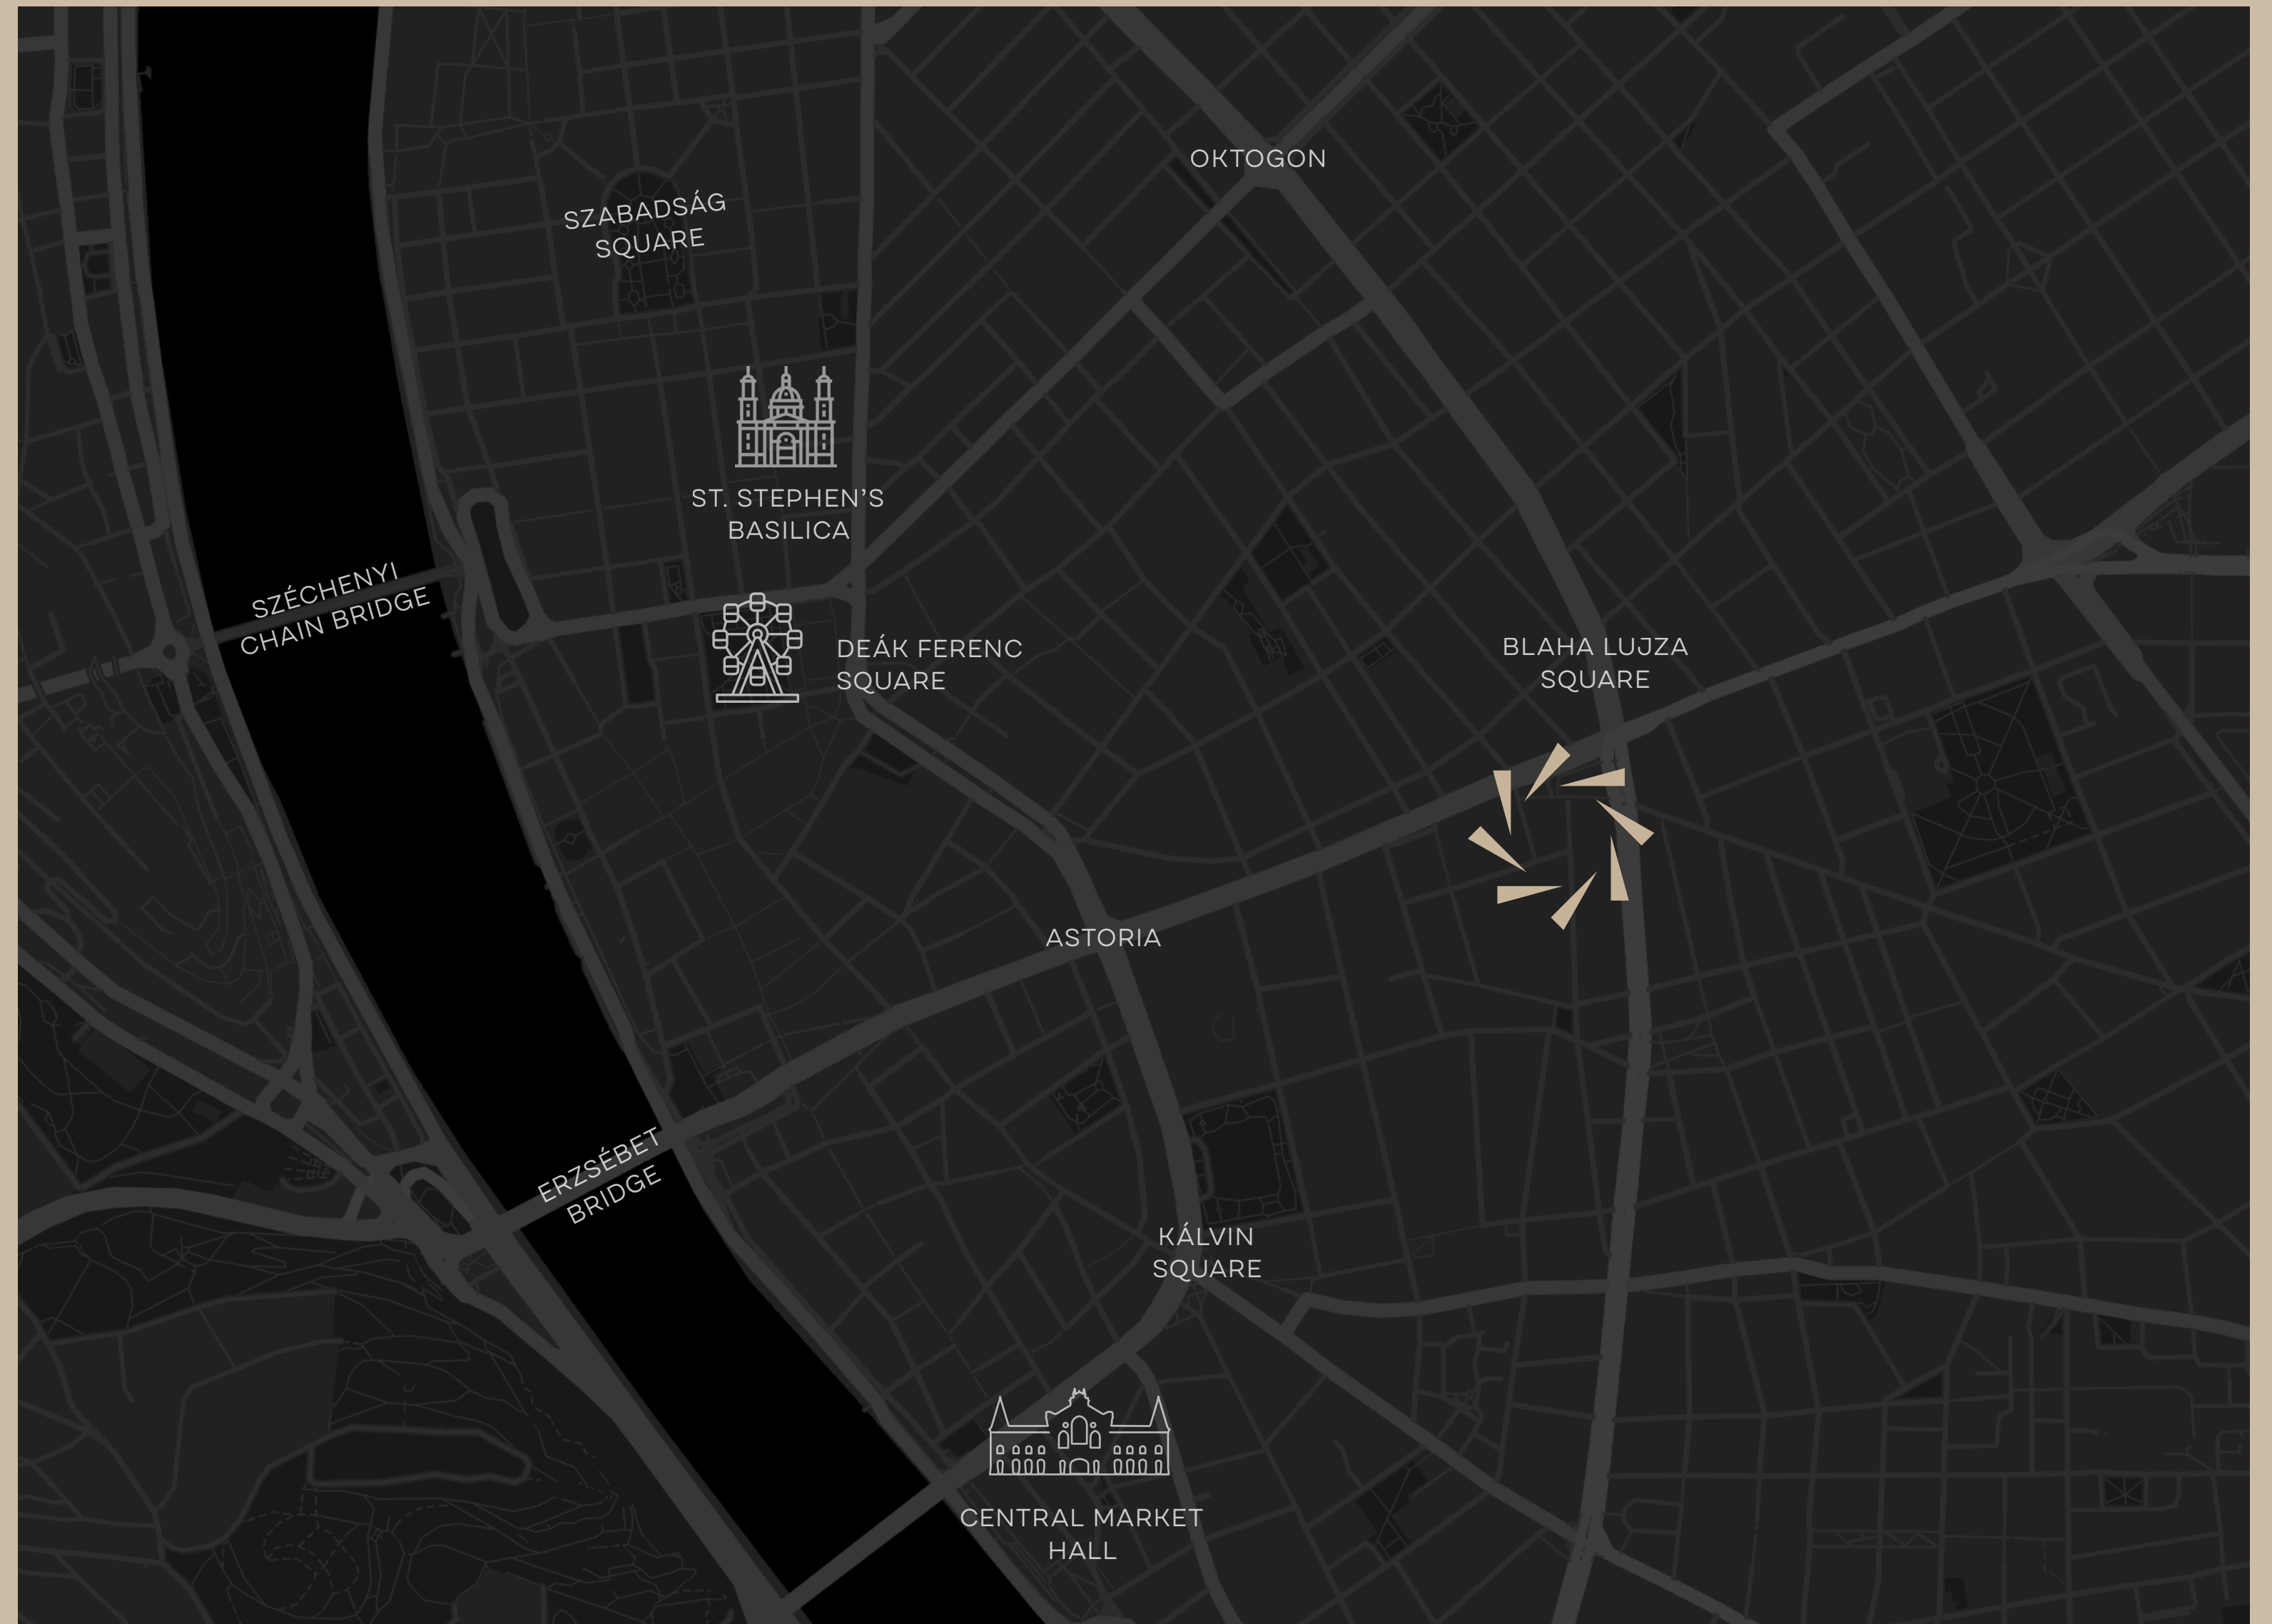

LOCATION

Apollo Gallery is located in the centre of Budapest, only 2 minutes away from Blaha Lujza tér (M2) metro station.

ADDRESS

Corvin Palace
(Stáhly utca entrance)
Budapest
Hungary
1085

PARKING

Parking is available either at **Europeum Parking Garage** next to the venue, or on the street. In case you need support organising your parking ahead, please reach out and we're happy to help.