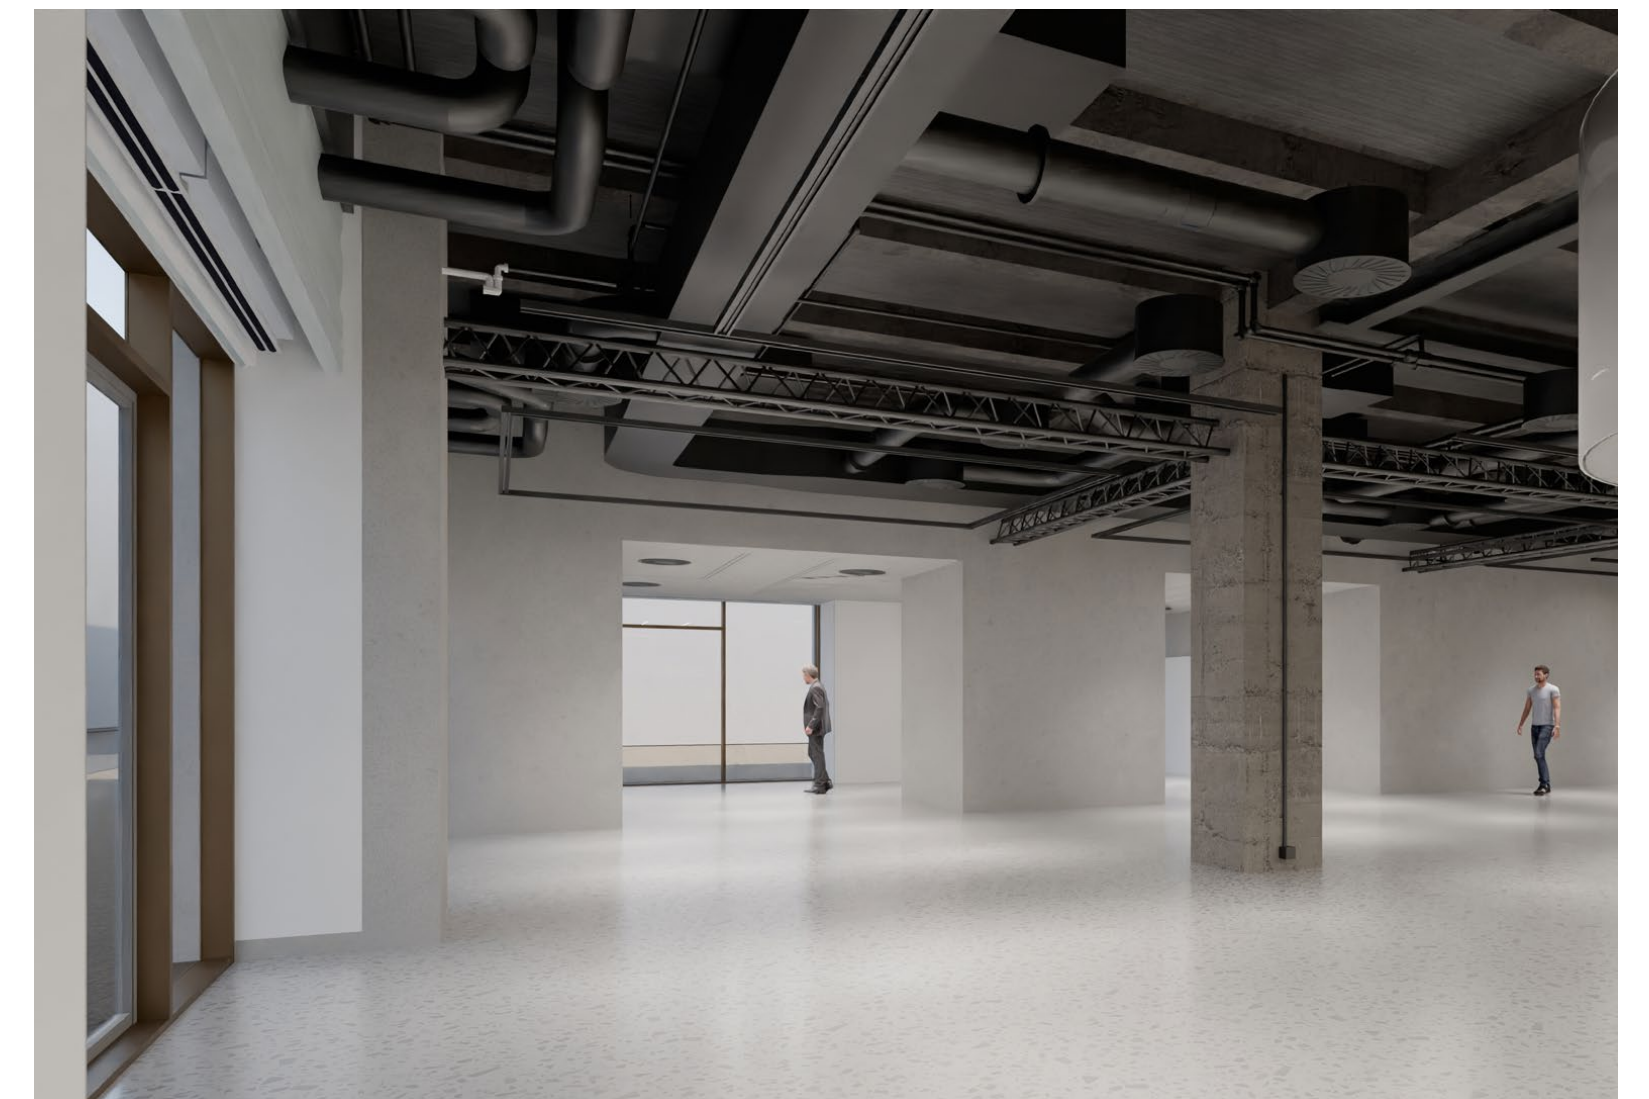

# HALL 1

STREET LEVEL

385 m<sup>2</sup>

INNER HEIGHT

370 cm

MAXIMUM EVENT CAPACITY

270 people